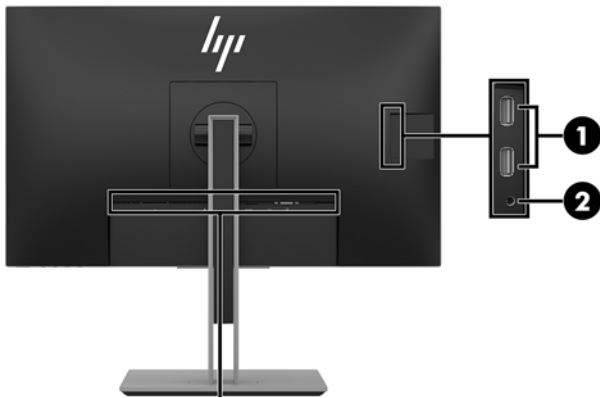

USB/Side components

23.8-inch model

Component	Function
1 USB ports (2)	Connect USB devices.